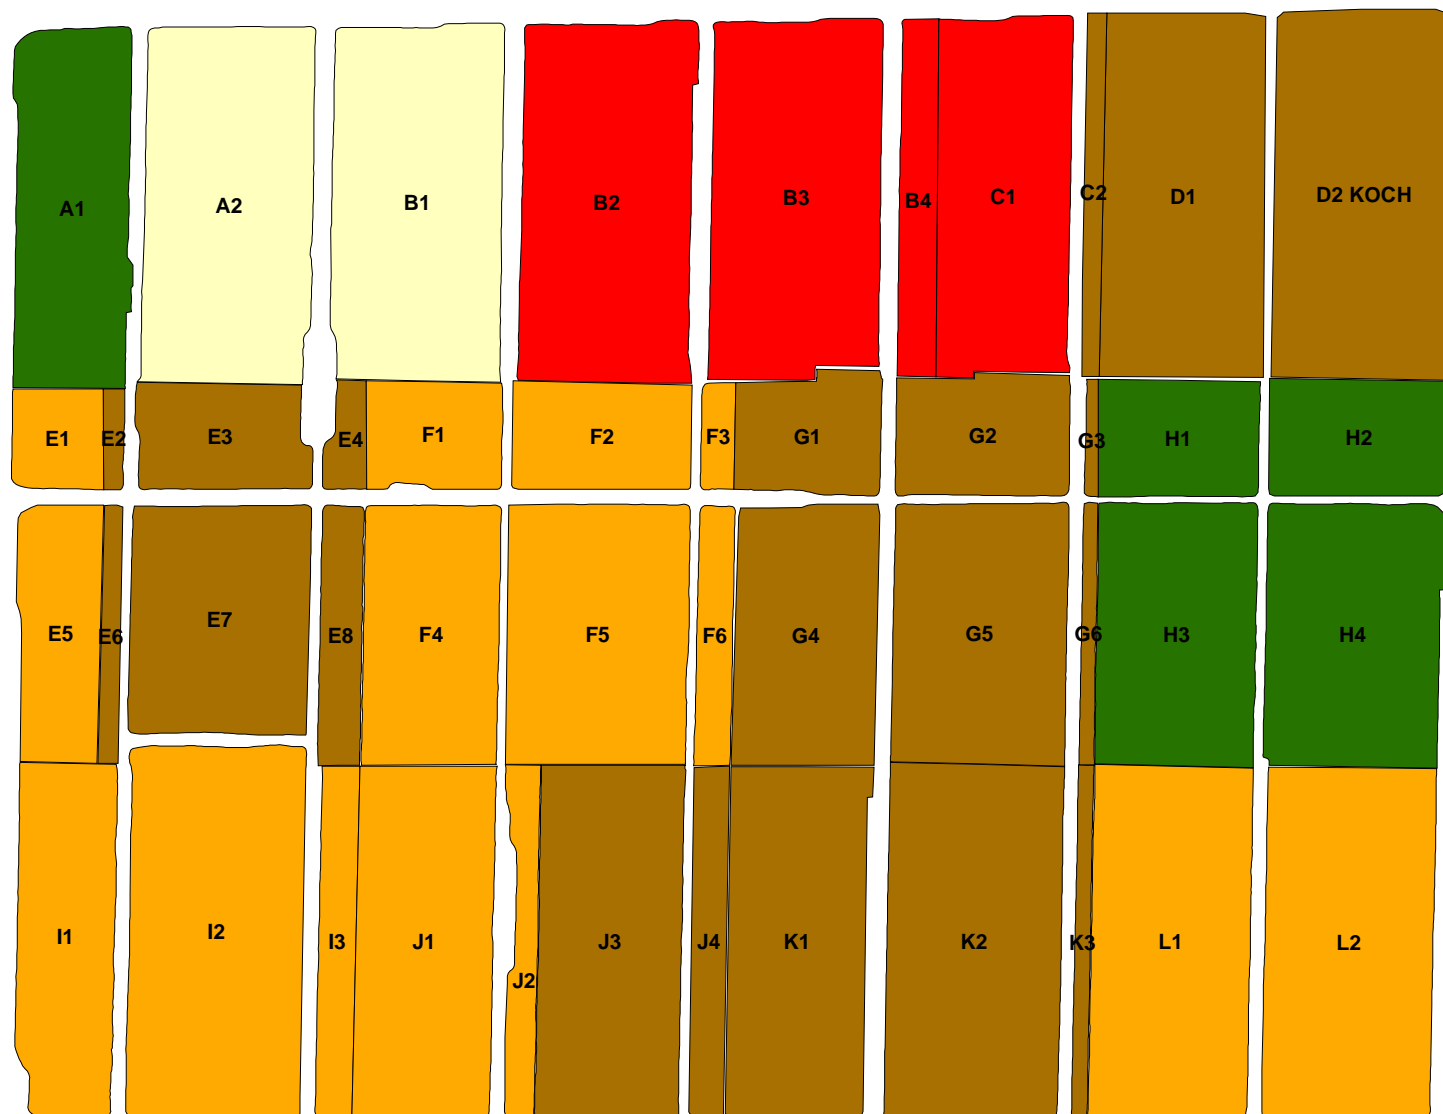

BECKER
HOLDING CORPORATION

Becker Holding Corporation;
Grove B-2
St. Lucie

Legend

Becker Groves 4.27.06

VARIETY

-  AM Radio Towers
-  Bare
-  Early Gold
-  Fallglo
-  Hamlin
-  Minneola/Sun
-  Navels
-  Pineapples
-  RMS
-  Ray Ruby
-  Scion
-  Temple/Valencia
-  Valencia
-  Valencia-RR
-  Vernia
-  WMS
-  White Grapefruit