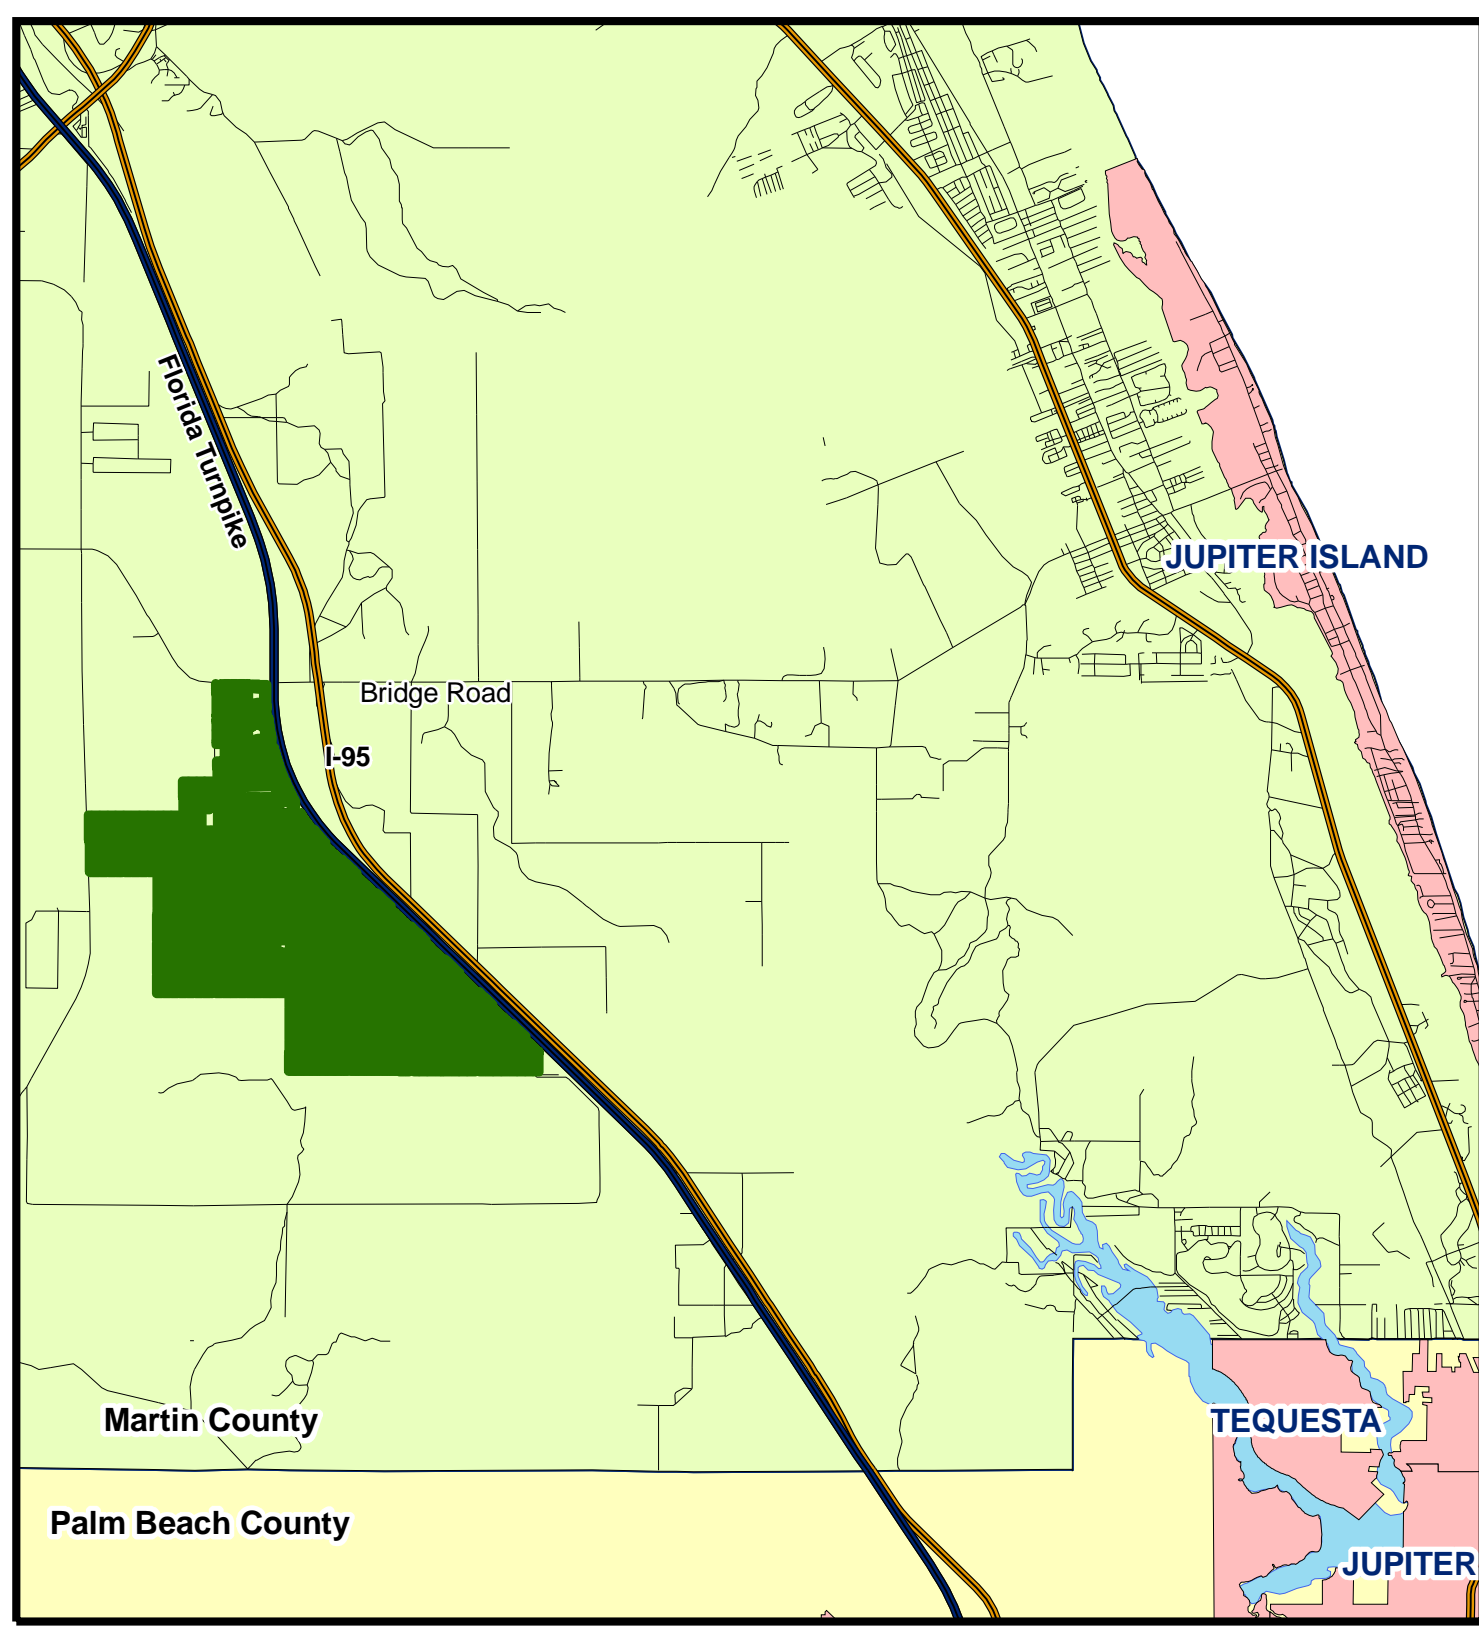

# BECKER

HOLDING CORPORATION

Becker GrovesB-12  
602 S.E. Bridge Road, Hobe Sound  
I-95 South to Hobe Sound Exit #96.  
Go west on Hwy 708 (also known as  
S.E. Bridge Road) Cross the Turnpike,  
go ½ mile and B-12 entrance is on the left.

Martin County

Palm Beach County

JUPITER ISLAND

Bridge Road

I-95

TEQUESTA

JUPITER

PORT ST. LUCIE

SEWALLS POINT  
STUART

JUPITER ISLAND

TEQUESTA  
JUPITER

Martin County

PALM BEACH GARDENS